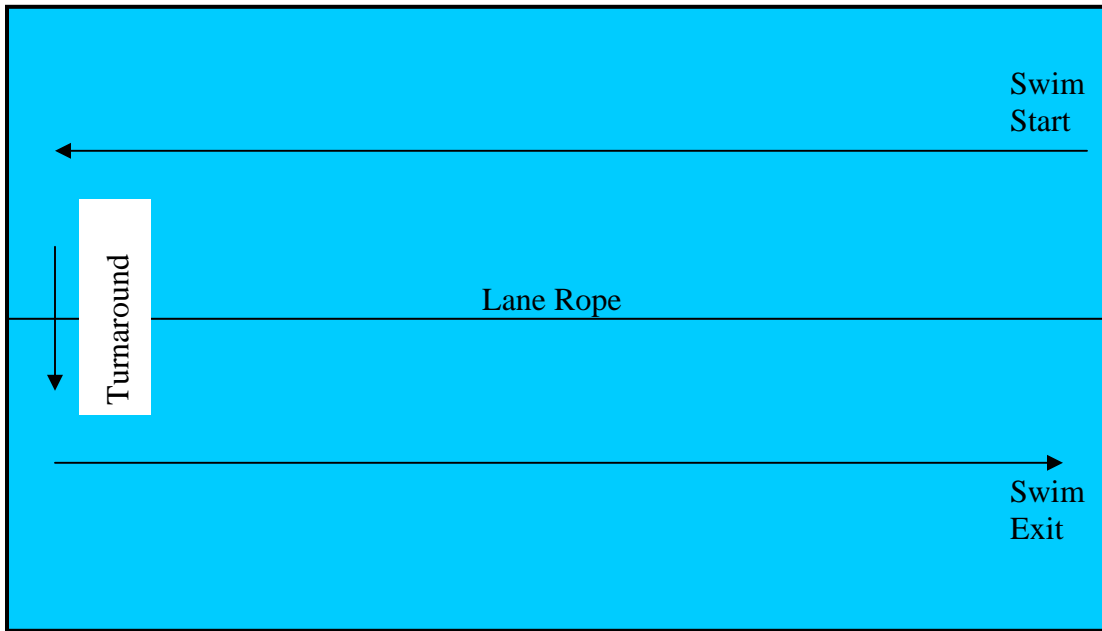

# BUFFALO CREEK KIDS TRIATHLON SWIM & TRANSITION AREA MAP

25 meter Pool

COUNTRY CLUB DRIVE