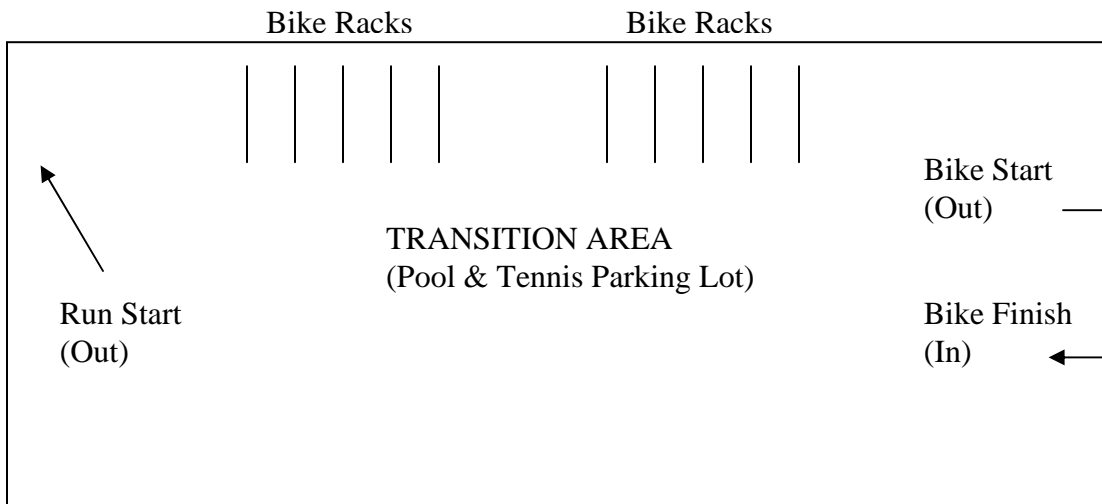

# BUFFALO CREEK KIDS TRIATHLON SWIM & TRANSITION AREA MAP

25 meter Pool

COUNTRY CLUB DRIVE